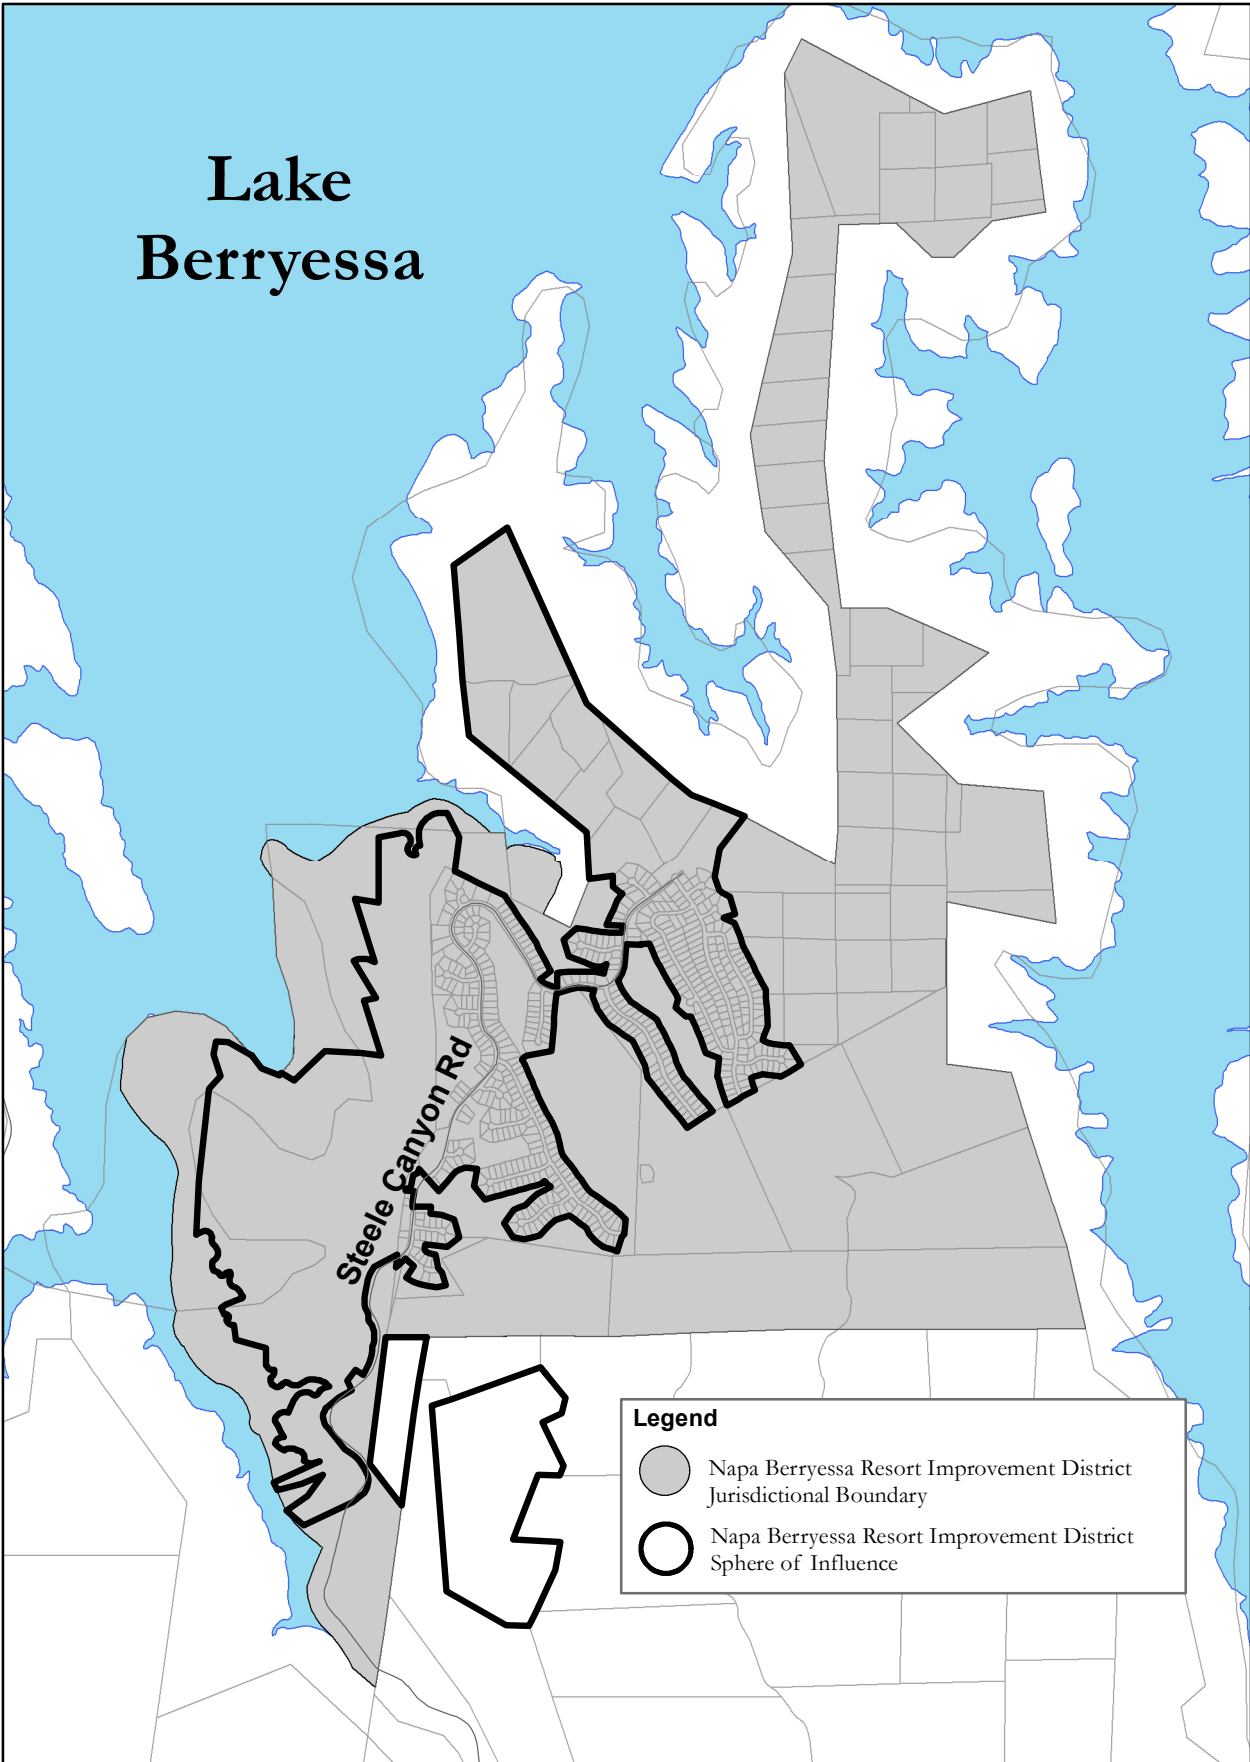

Napa Berryessa Resort Improvement District

Local Agency Formation Commission / Napa County
Subdivision of the State of California

0 0.25 0.5 Miles

* Prepared by LAFCO Staff
August 2, 2021