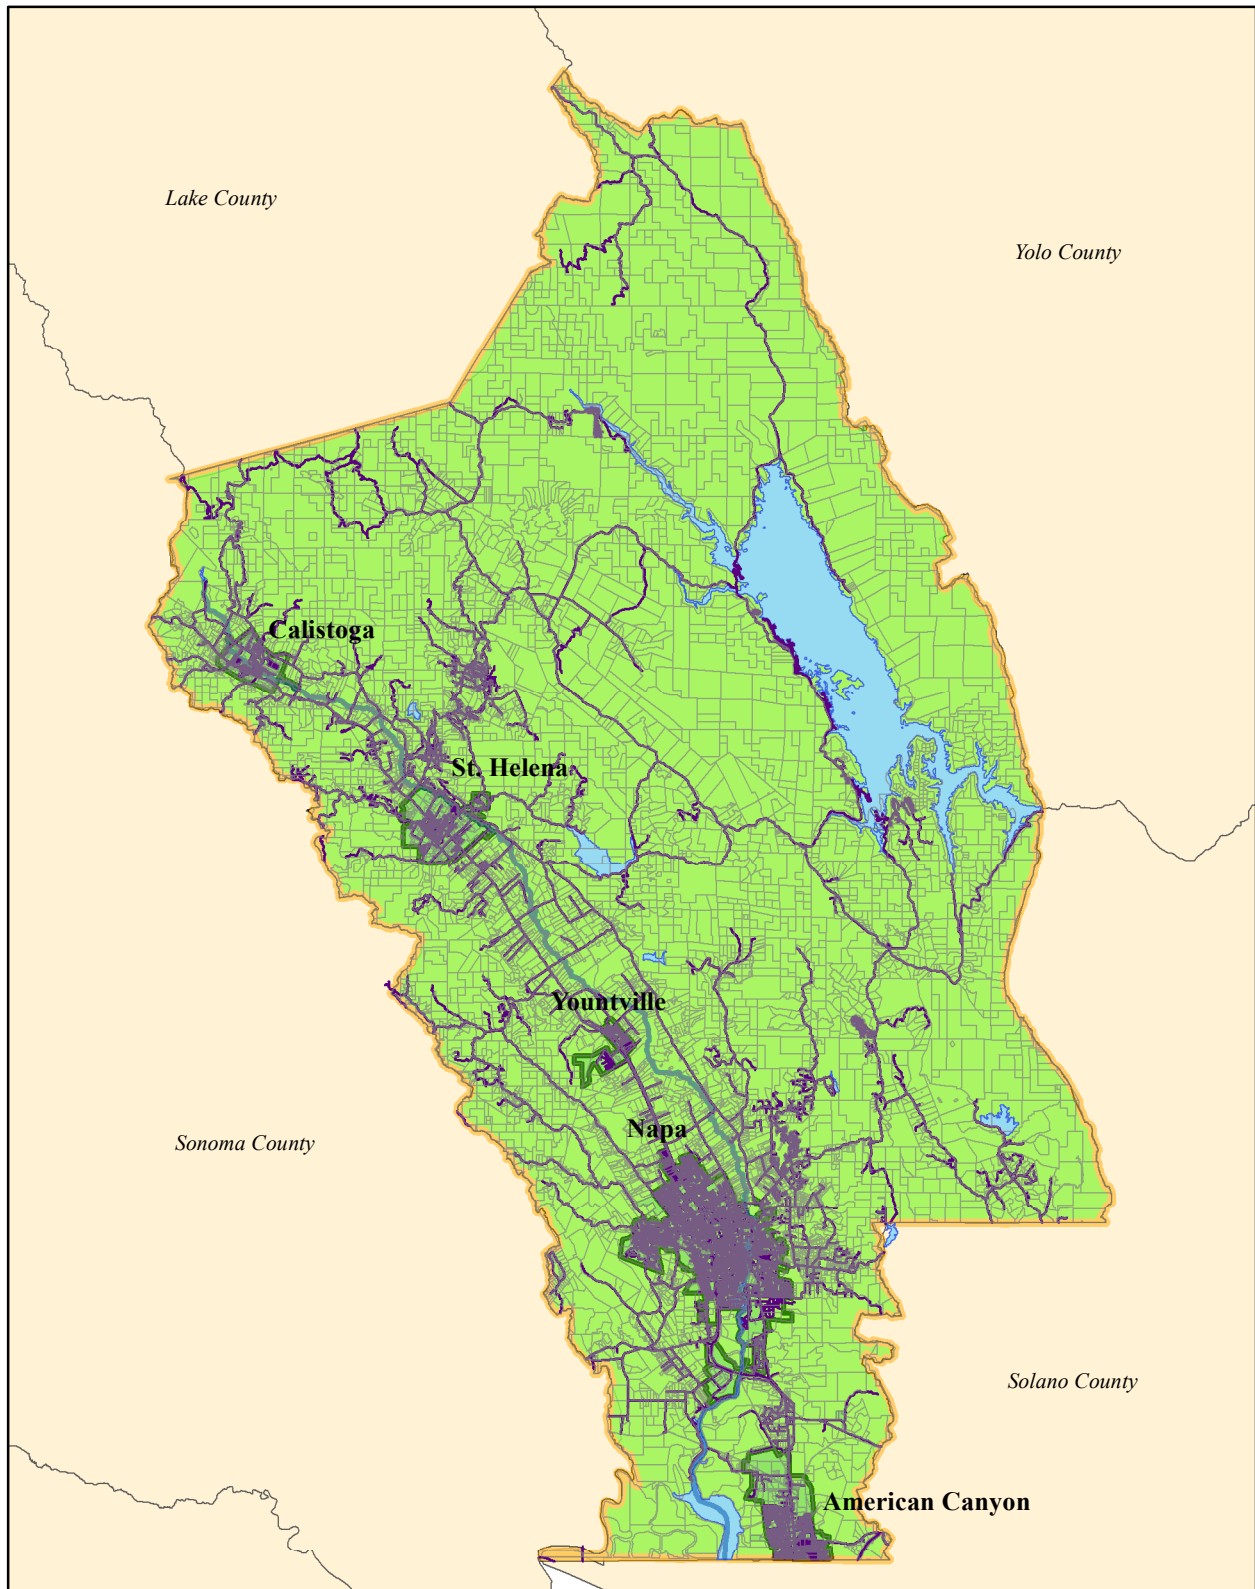

Napa County Mosquito Abatement District

Legend

-  Napa County Mosquito Abatement District Jurisdictional Boundary
-  Napa County Mosquito Abatement District Sphere of Influence

Not to Scale
August 7, 2014
Prepared by BF