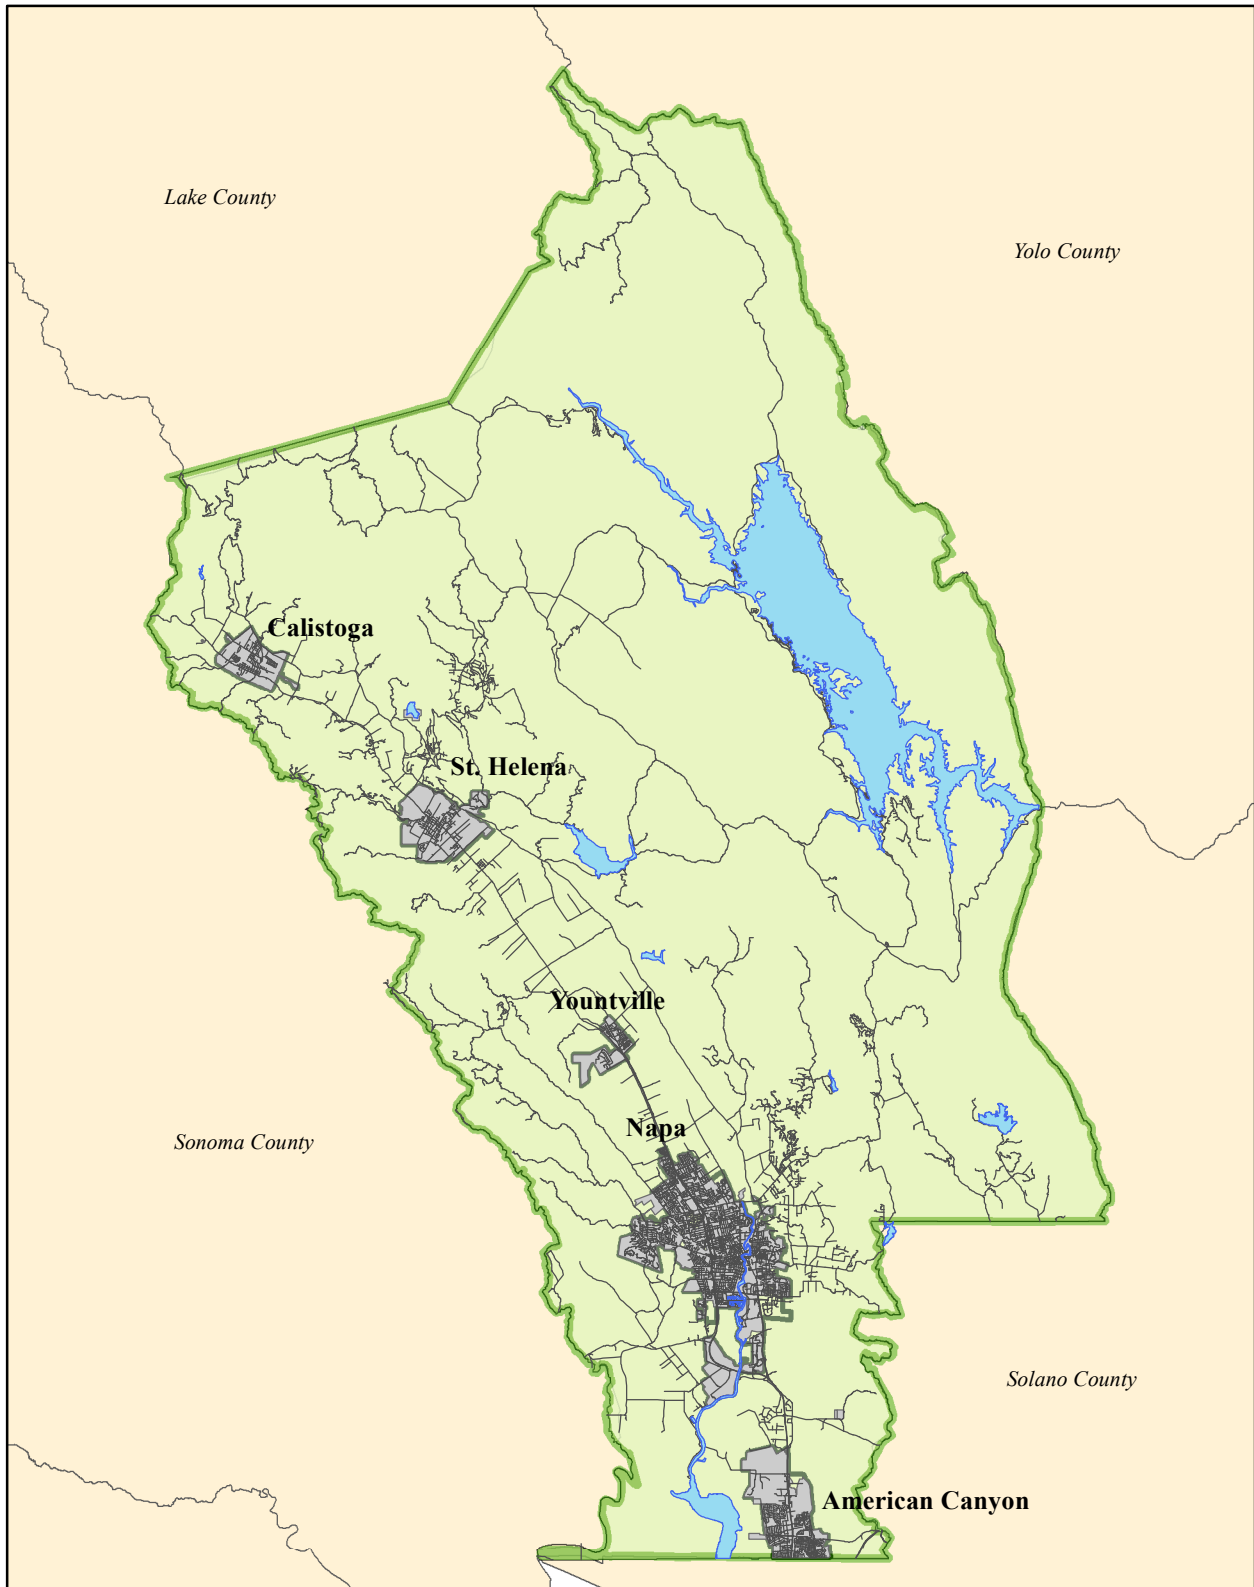

Napa County Regional Park and Open Space District

Legend

-  NCRPOSD Jurisdictional Boundary
-  NCRPOSD Sphere of Influence

Not to Scale
 November 12, 2013
 Prepared by BF

LAFCO of Napa County
 1030 Seminary Street, Suite B
 Napa, California 94559
www.napa.lafco.ca.gov