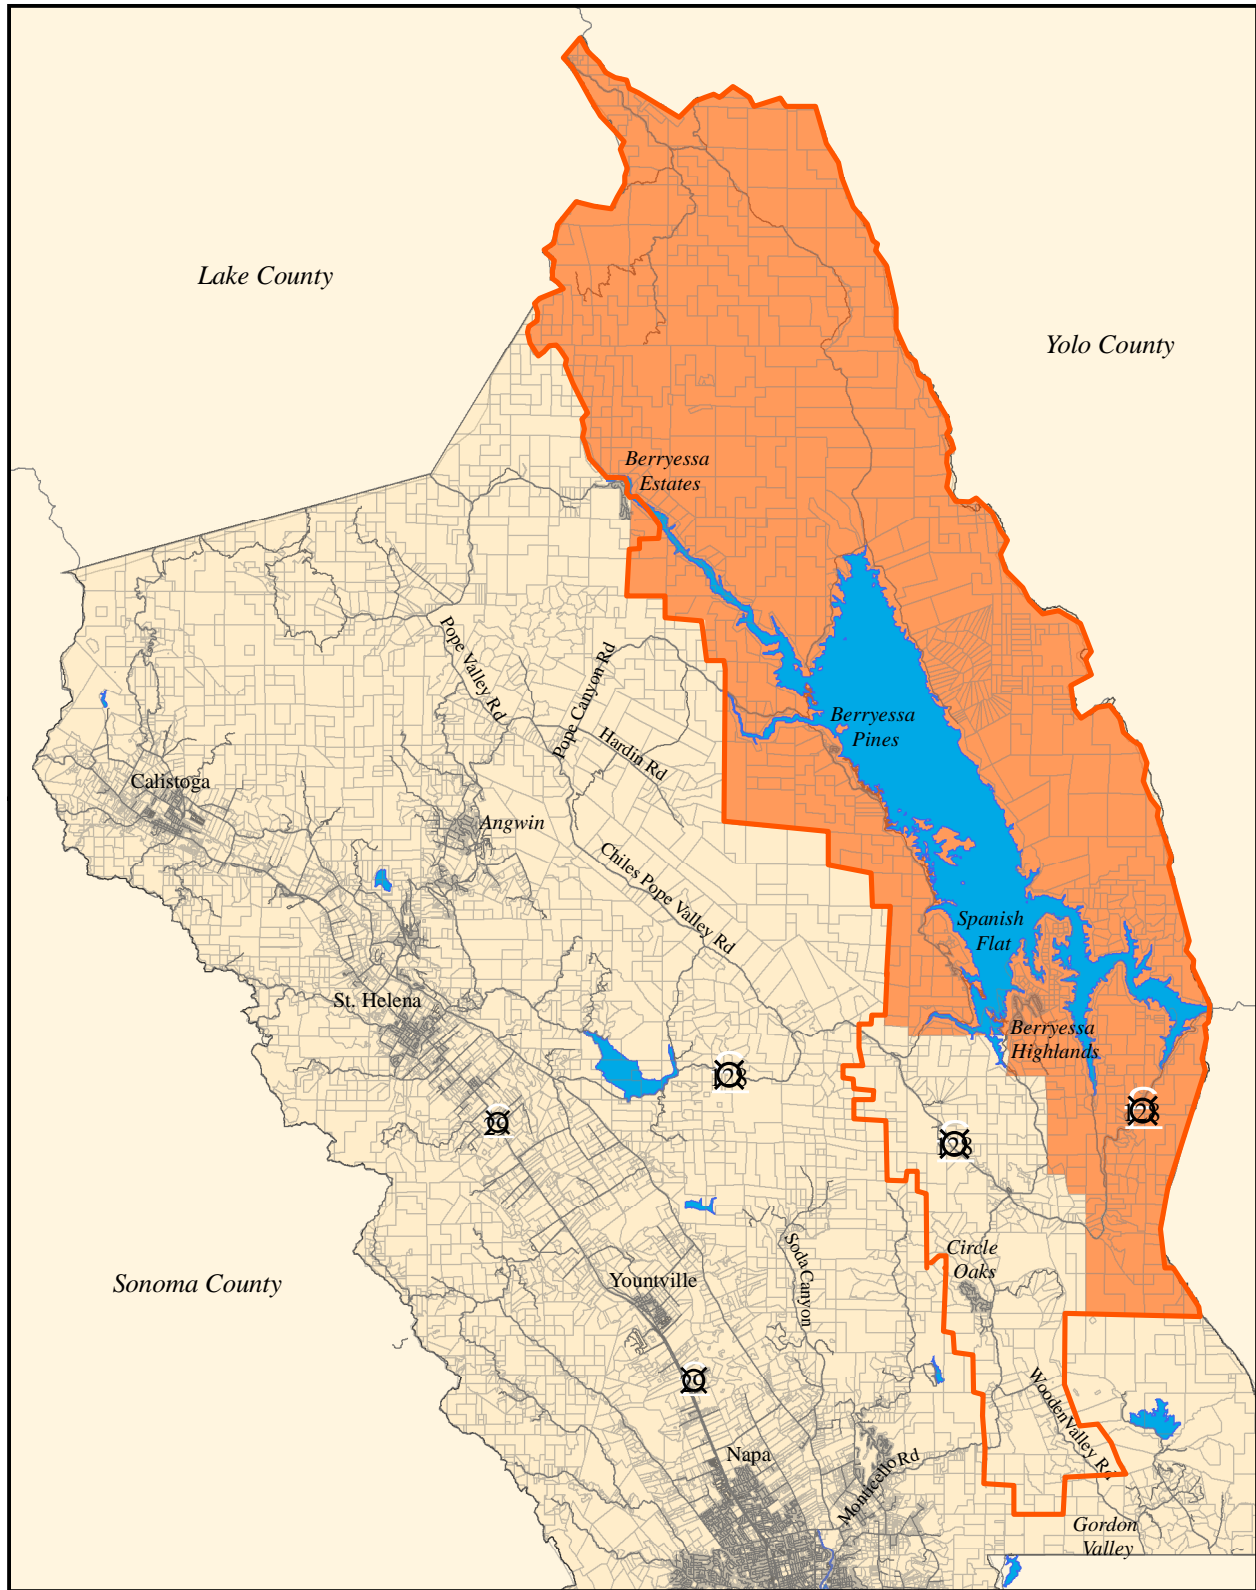

Monticello Public Cemetery District

Adopted Sphere of Influence

Legend

-  Monticello Public Cemetery District
-  Monticello Public Cemetery District Adopted Sphere of Influence

Comprehensively Updated on October 7, 2008

*October 7, 2008
Prepared by KS*

LAFCO of Napa County
1700 Second Street, Suite 268
Napa, California 94559
<http://napa.lafco.ca.gov>