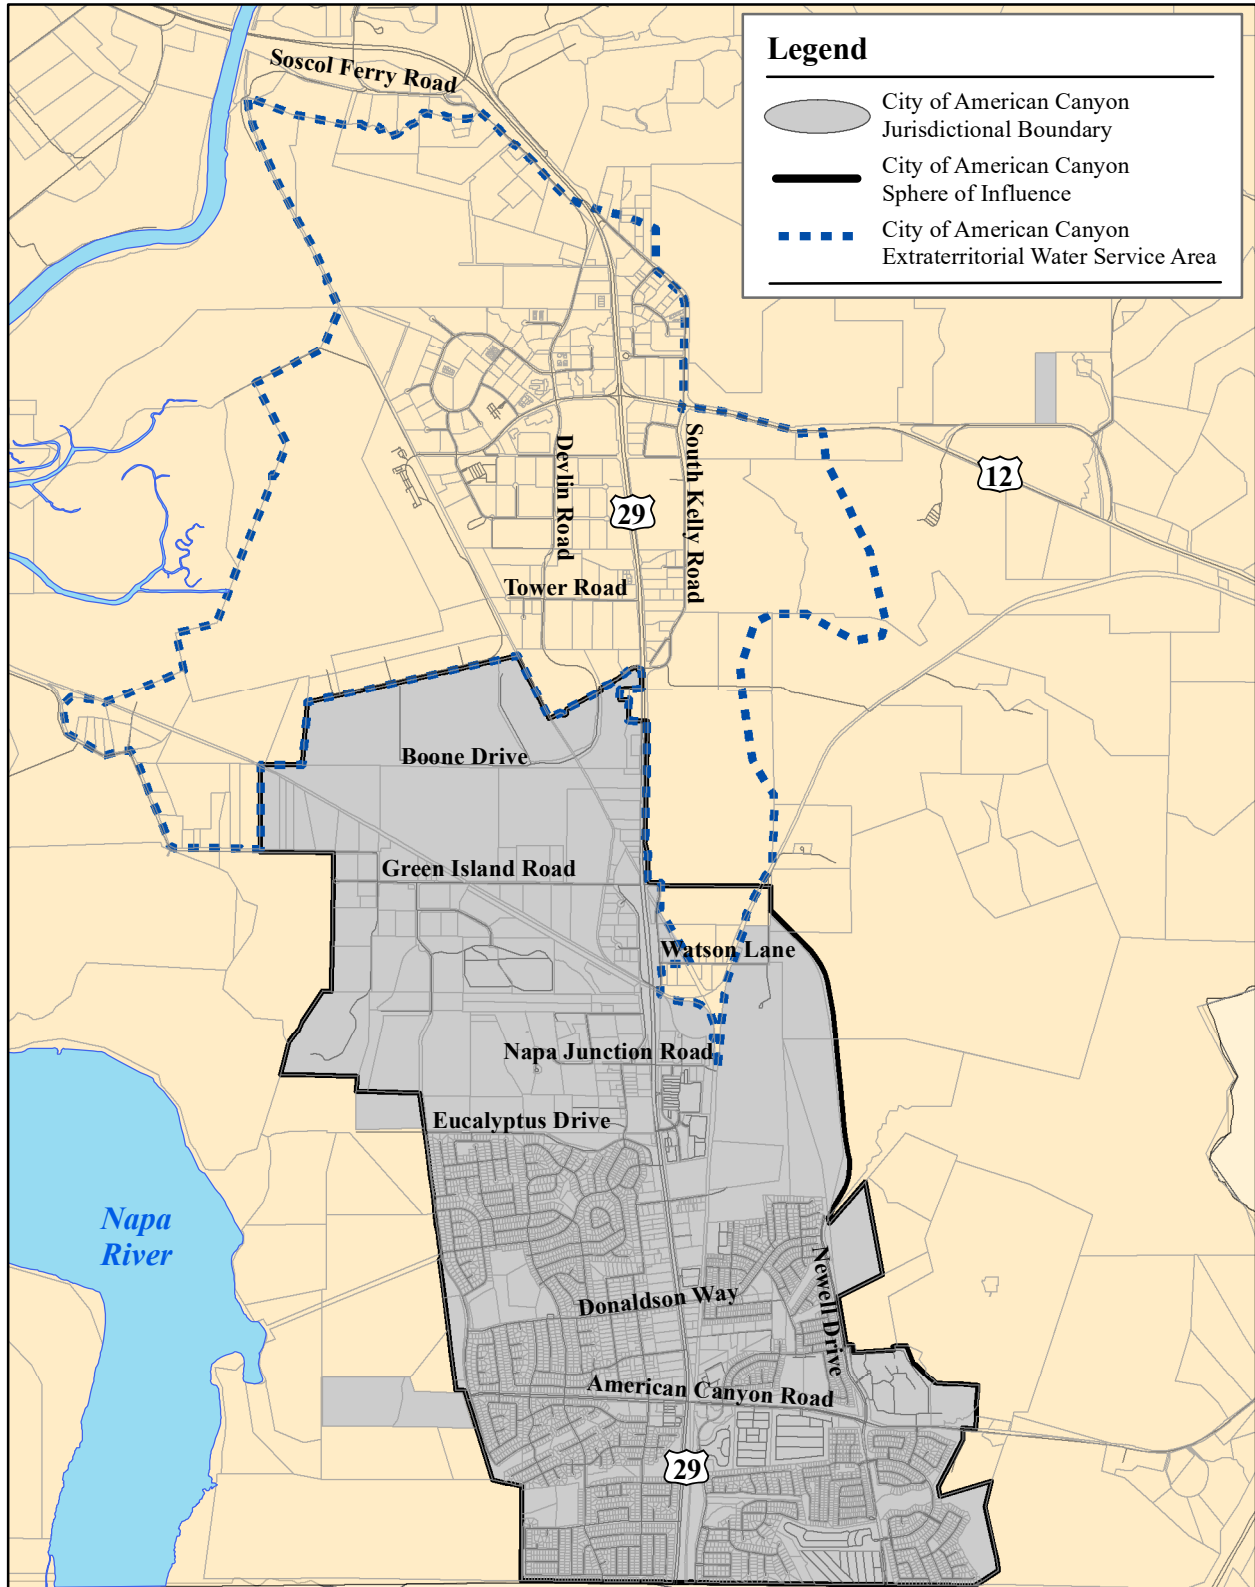

City of American Canyon

Legend

-  City of American Canyon Jurisdictional Boundary
-  City of American Canyon Sphere of Influence
-  City of American Canyon Extraterritorial Water Service Area

December 20, 2019
Prepared by LAFCO Staff