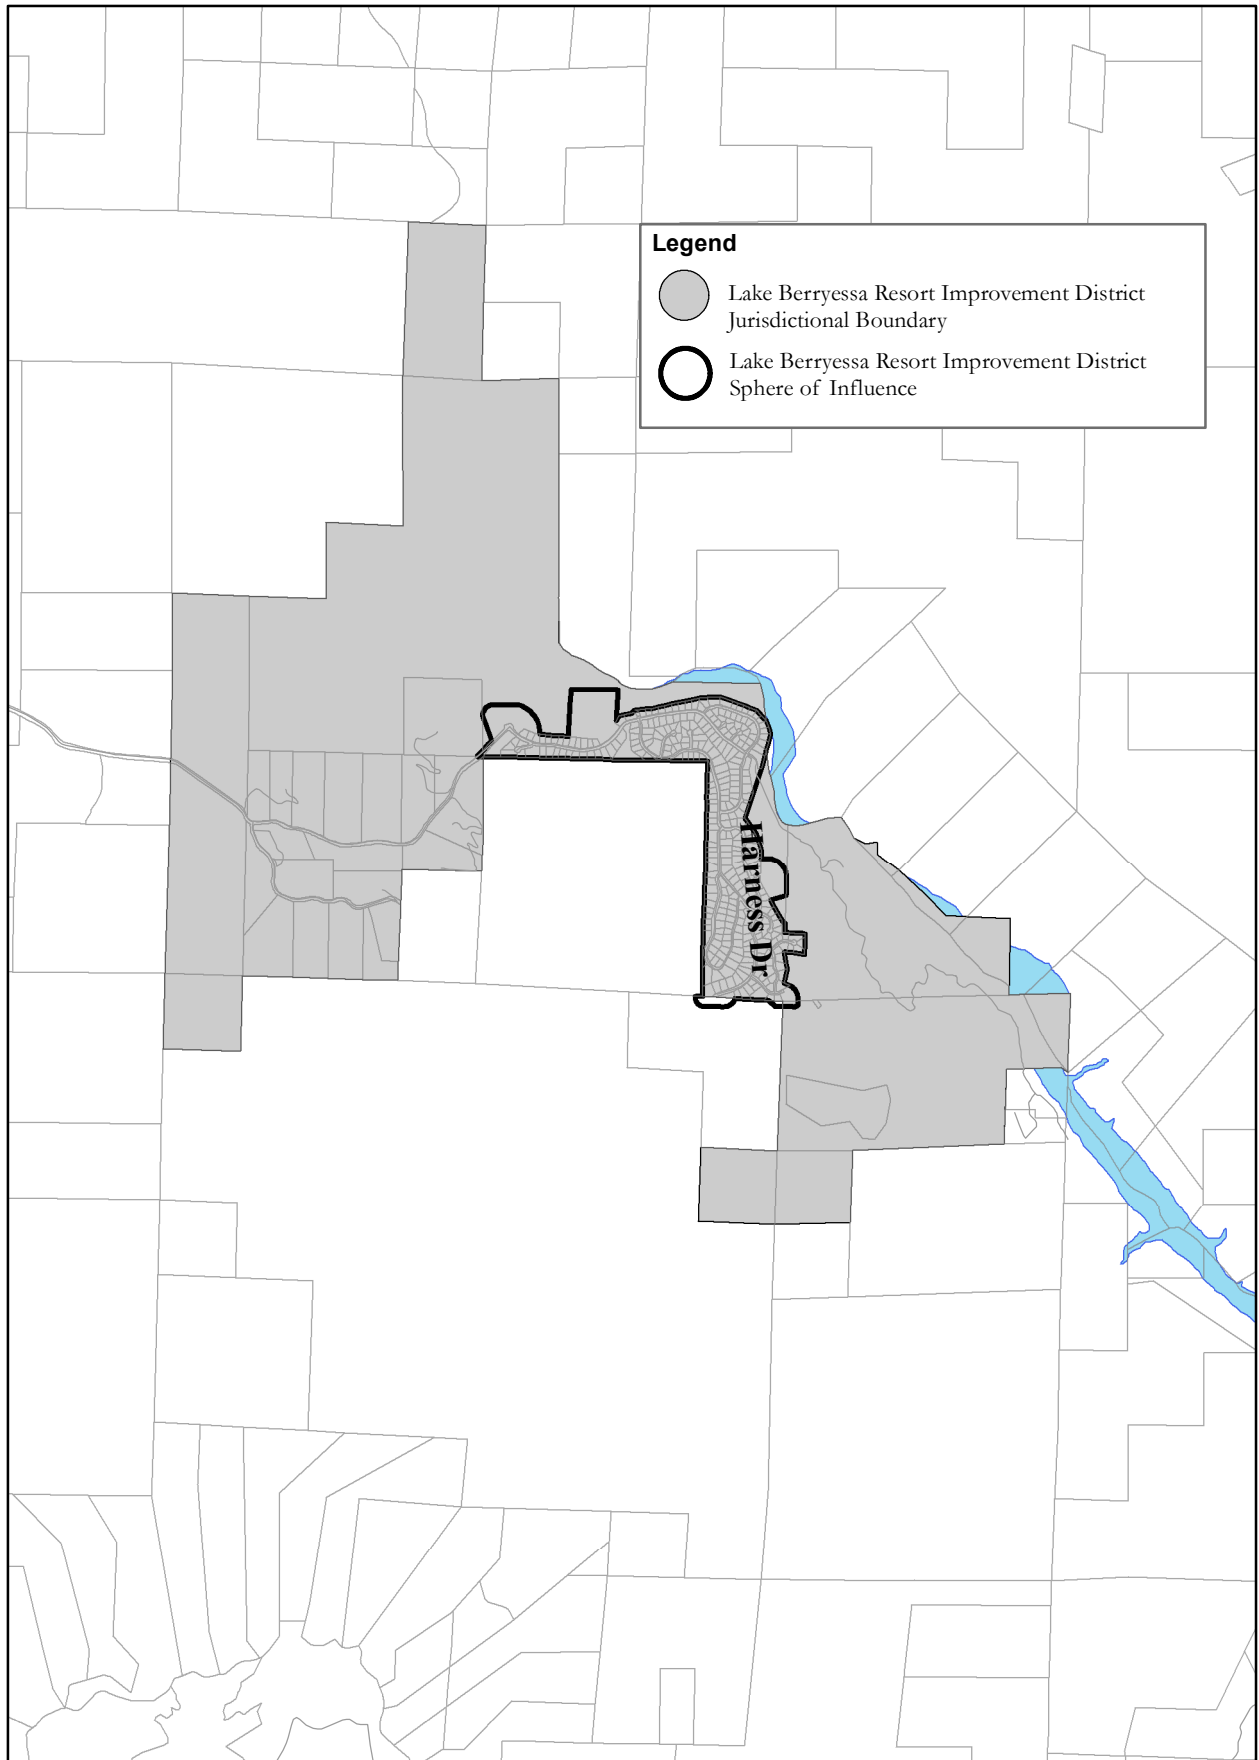

Lake Berryessa Resort Improvement District

Legend

- Lake Berryessa Resort Improvement District Jurisdictional Boundary
- Lake Berryessa Resort Improvement District Sphere of Influence

Local Agency Formation Commission / Napa County
Subdivision of the State of California

** Prepared by LAFCO Staff
August 2, 2021*