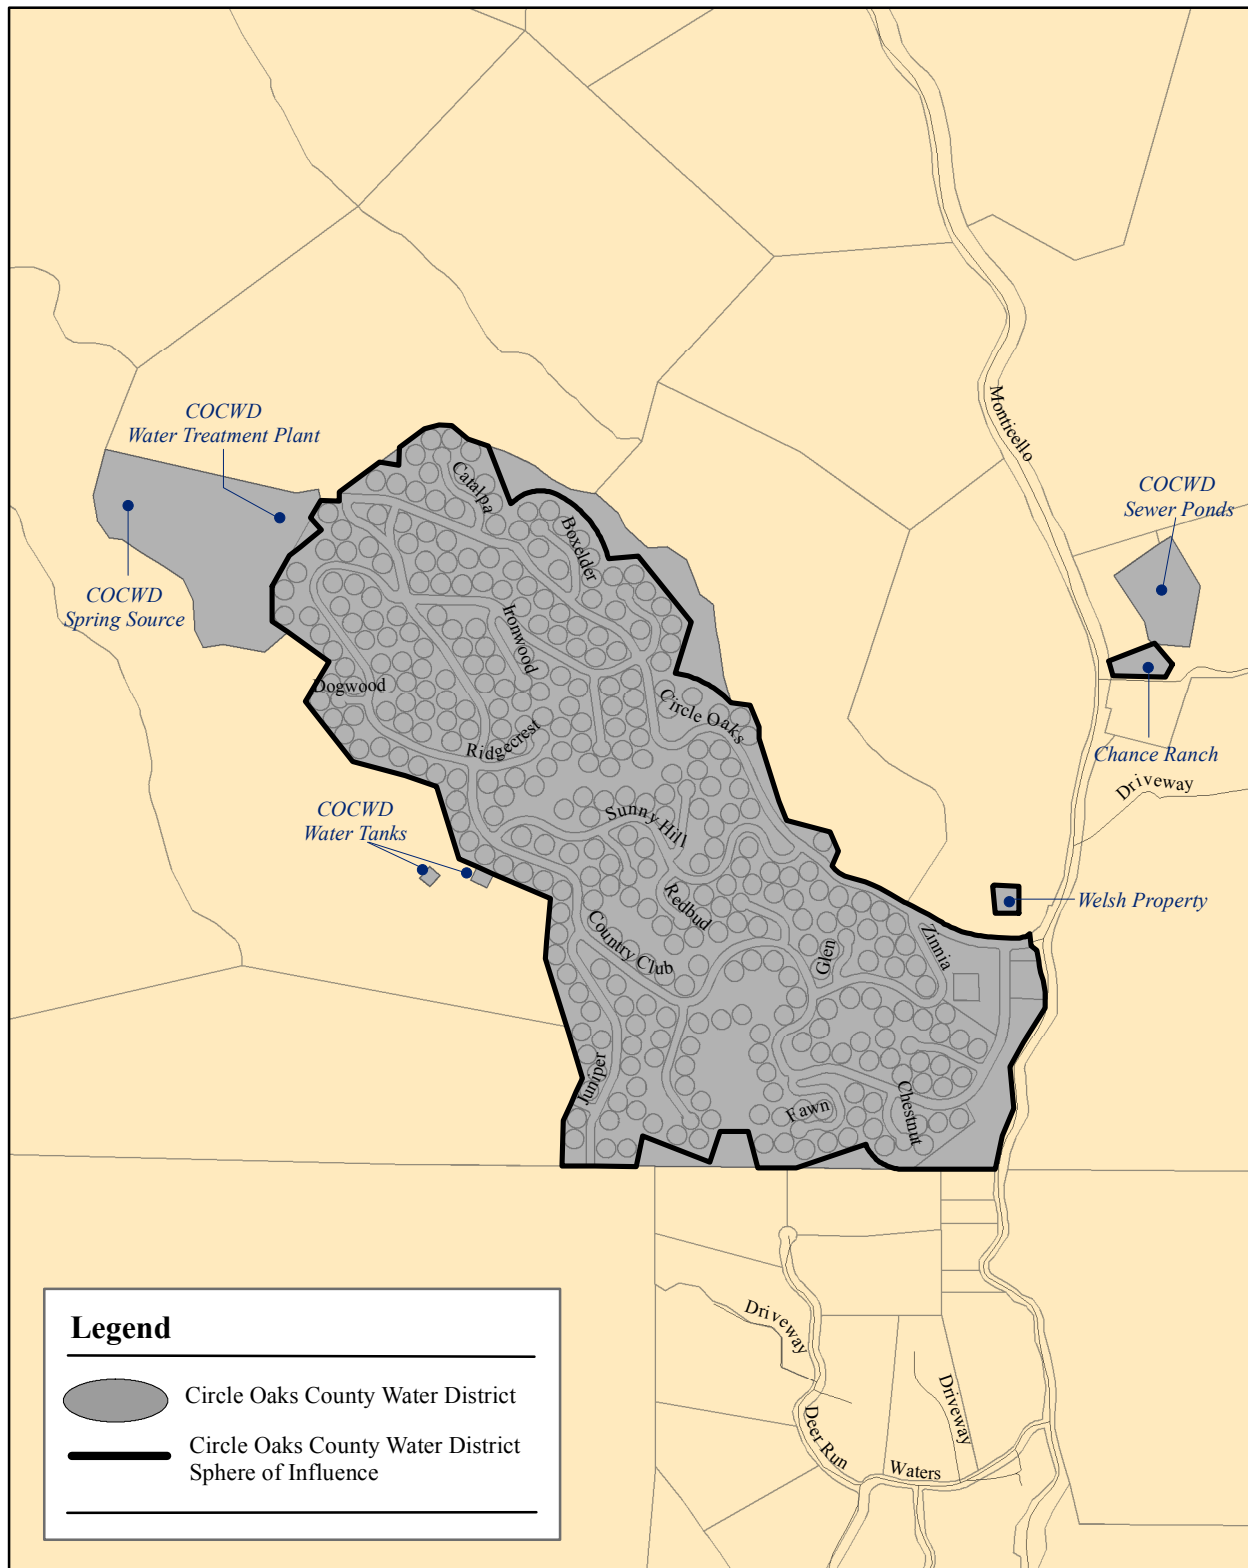

# Circle Oaks County Water District

**Legend**

- Circle Oaks County Water District
- Circle Oaks County Water District Sphere of Influence

August 2016  
Prepared by BF

0 0.05 0.1 0.2 0.3 0.4 Miles

**LAFCO of Napa County**  
1030 Seminary Street, Suite B  
Napa, CA 94559  
(707) 259-8645  
[www.napa.lafco.ca.gov](http://www.napa.lafco.ca.gov)