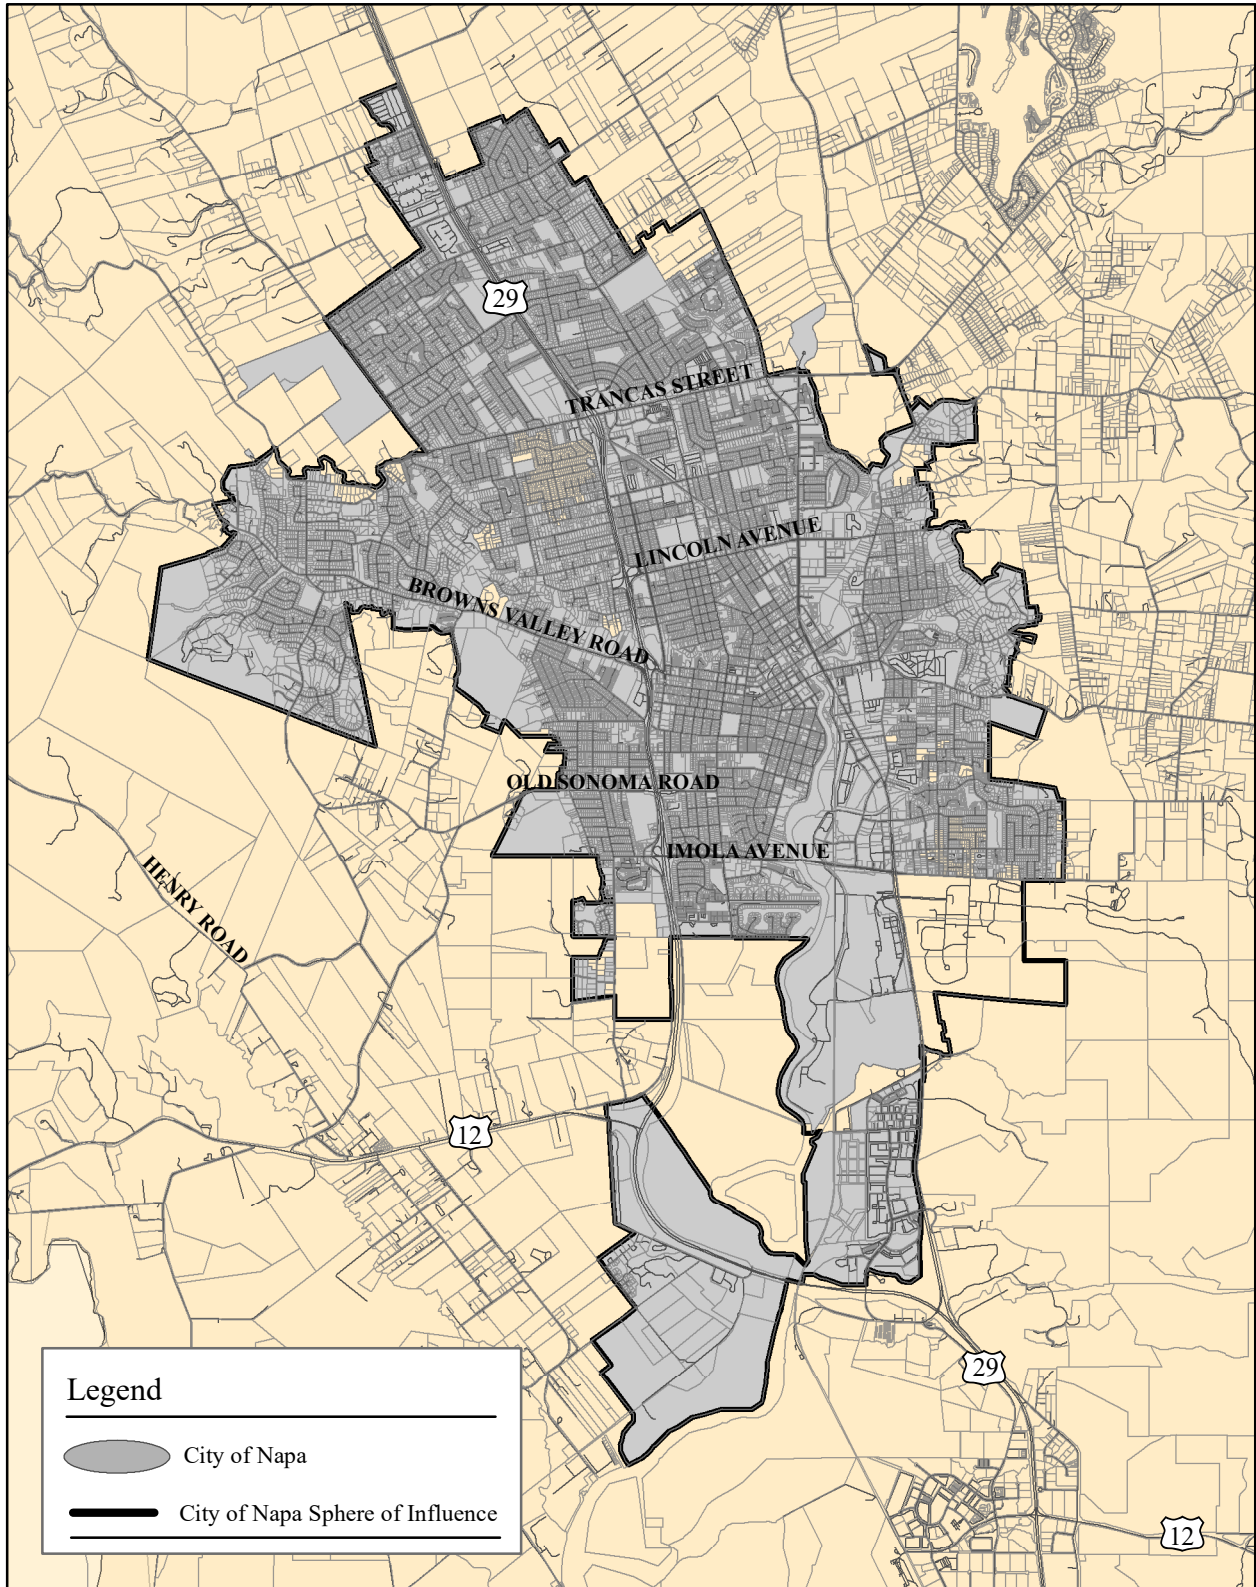

City of Napa

Legend

- City of Napa
- City of Napa Sphere of Influence

Not to Scale
December 2023
Prepared by BF

LAFCO of Napa County
1754 Second Street, Suite C
Napa, California 94559
www.napa.lafco.ca.gov