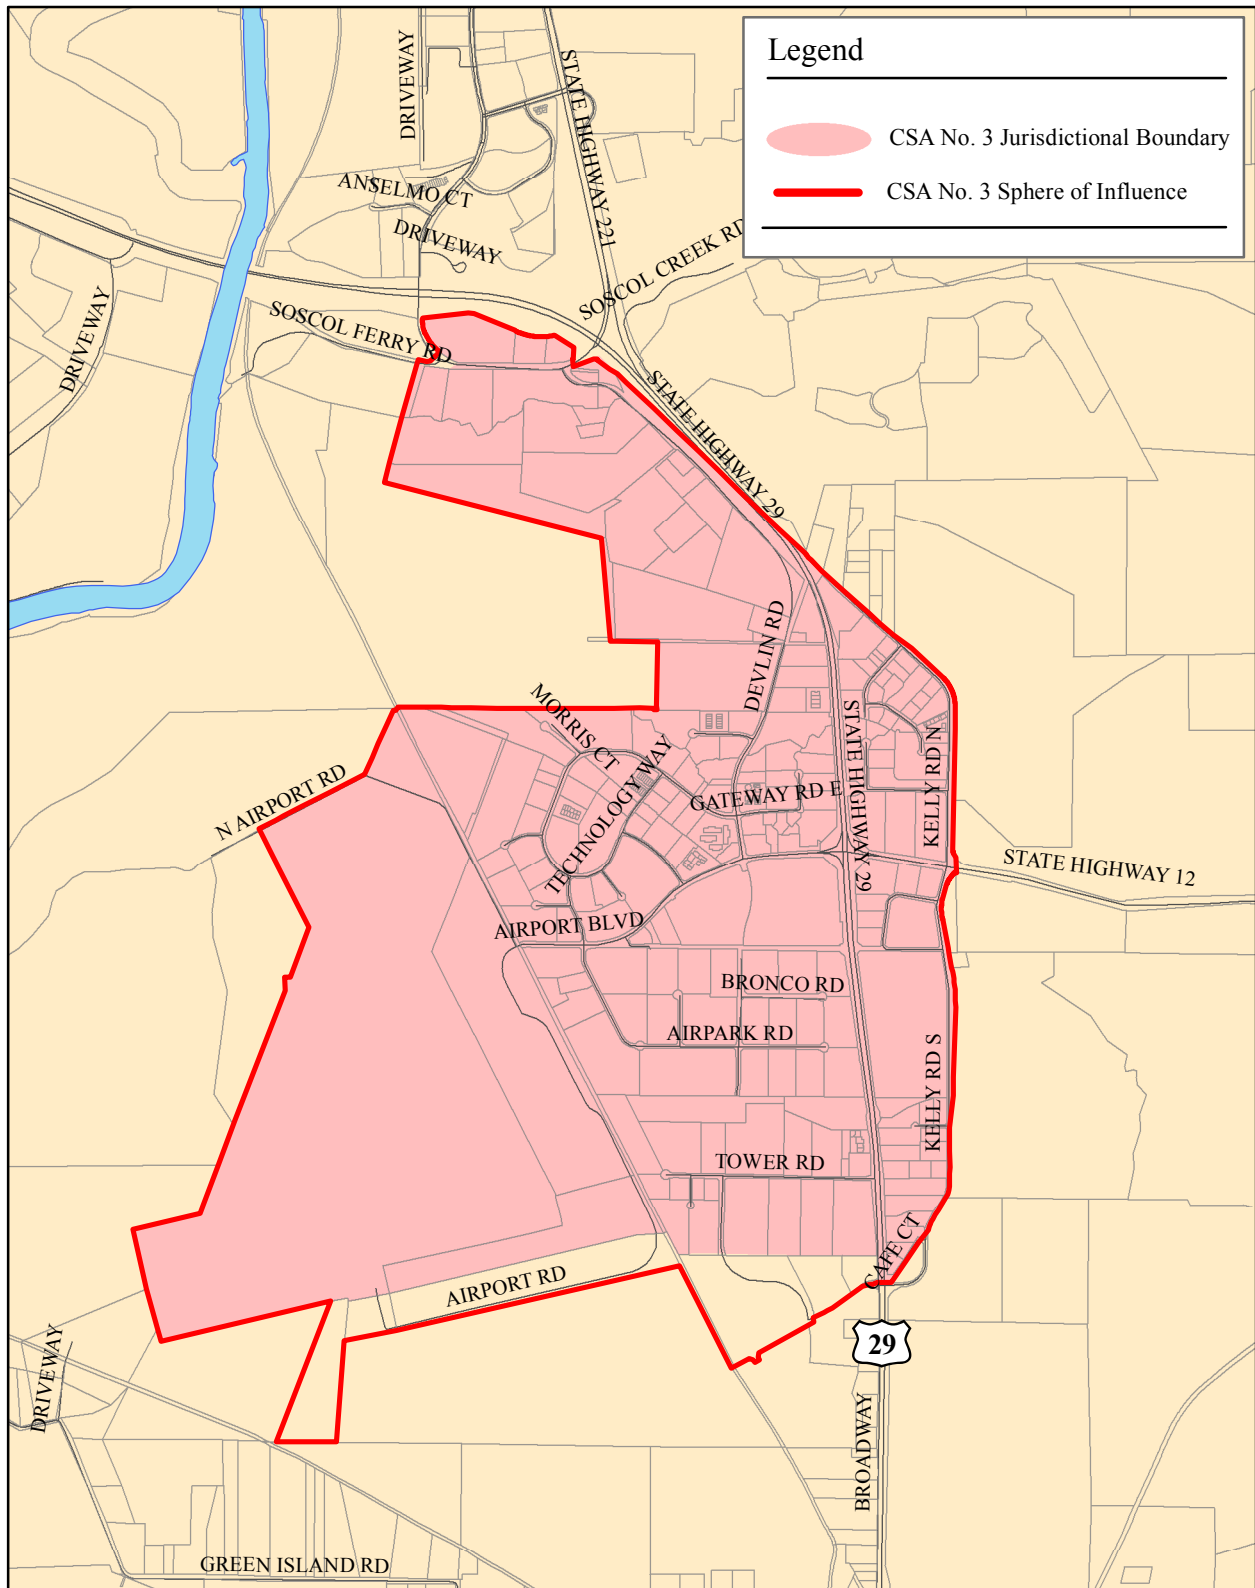

# County Service Area No. 3

Not to Scale  
October 2, 2014  
Prepared by BF

**LAFCO of Napa County**  
1030 Seminary Street, Suite B  
Napa, California 94559  
[www.napa.lafco.ca.gov](http://www.napa.lafco.ca.gov)