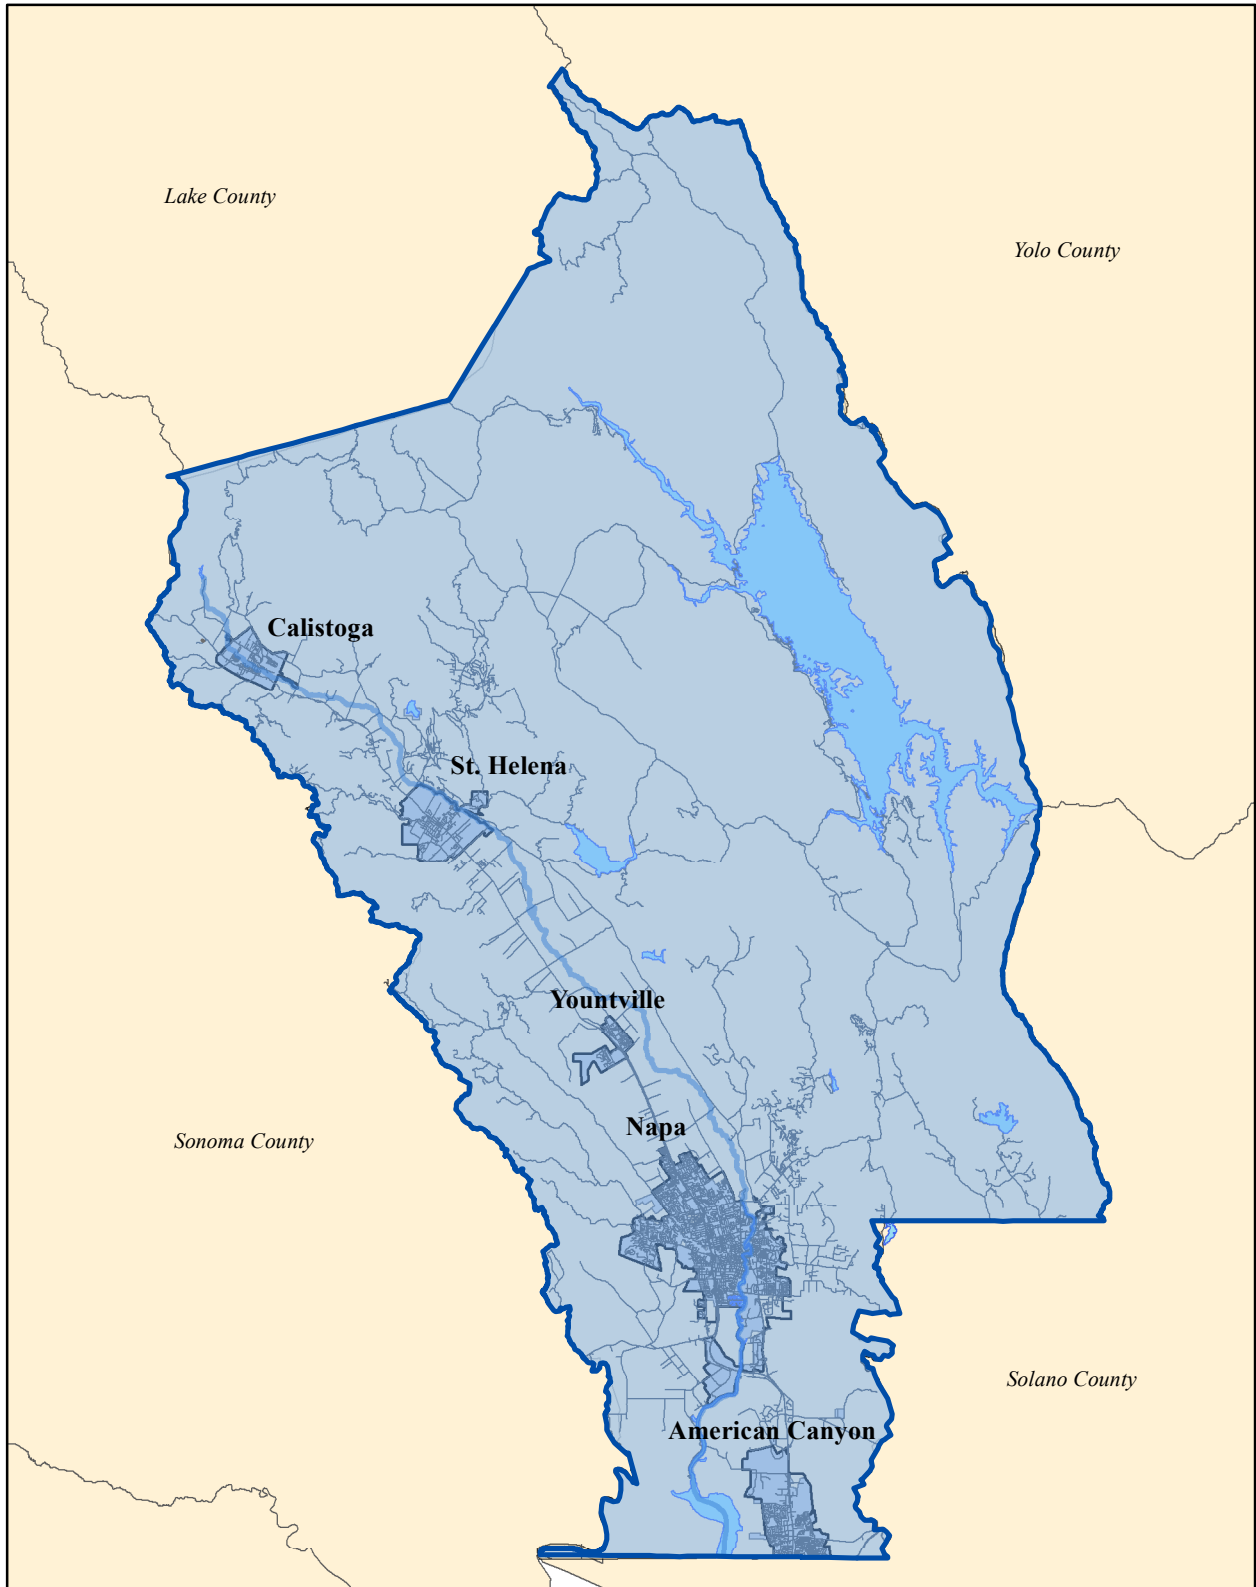

Napa County Flood Control and Water Conservation District

Legend

-  NCFWCWCD Jurisdictional Boundary
-  NCFWCWCD Sphere of Influence

Not to Scale
April 2016
Prepared by BF

LAFCO of Napa County
1030 Seminary Street, Suite B
Napa, California 94559
(707) 259-8645
www.napa.lafco.ca.gov