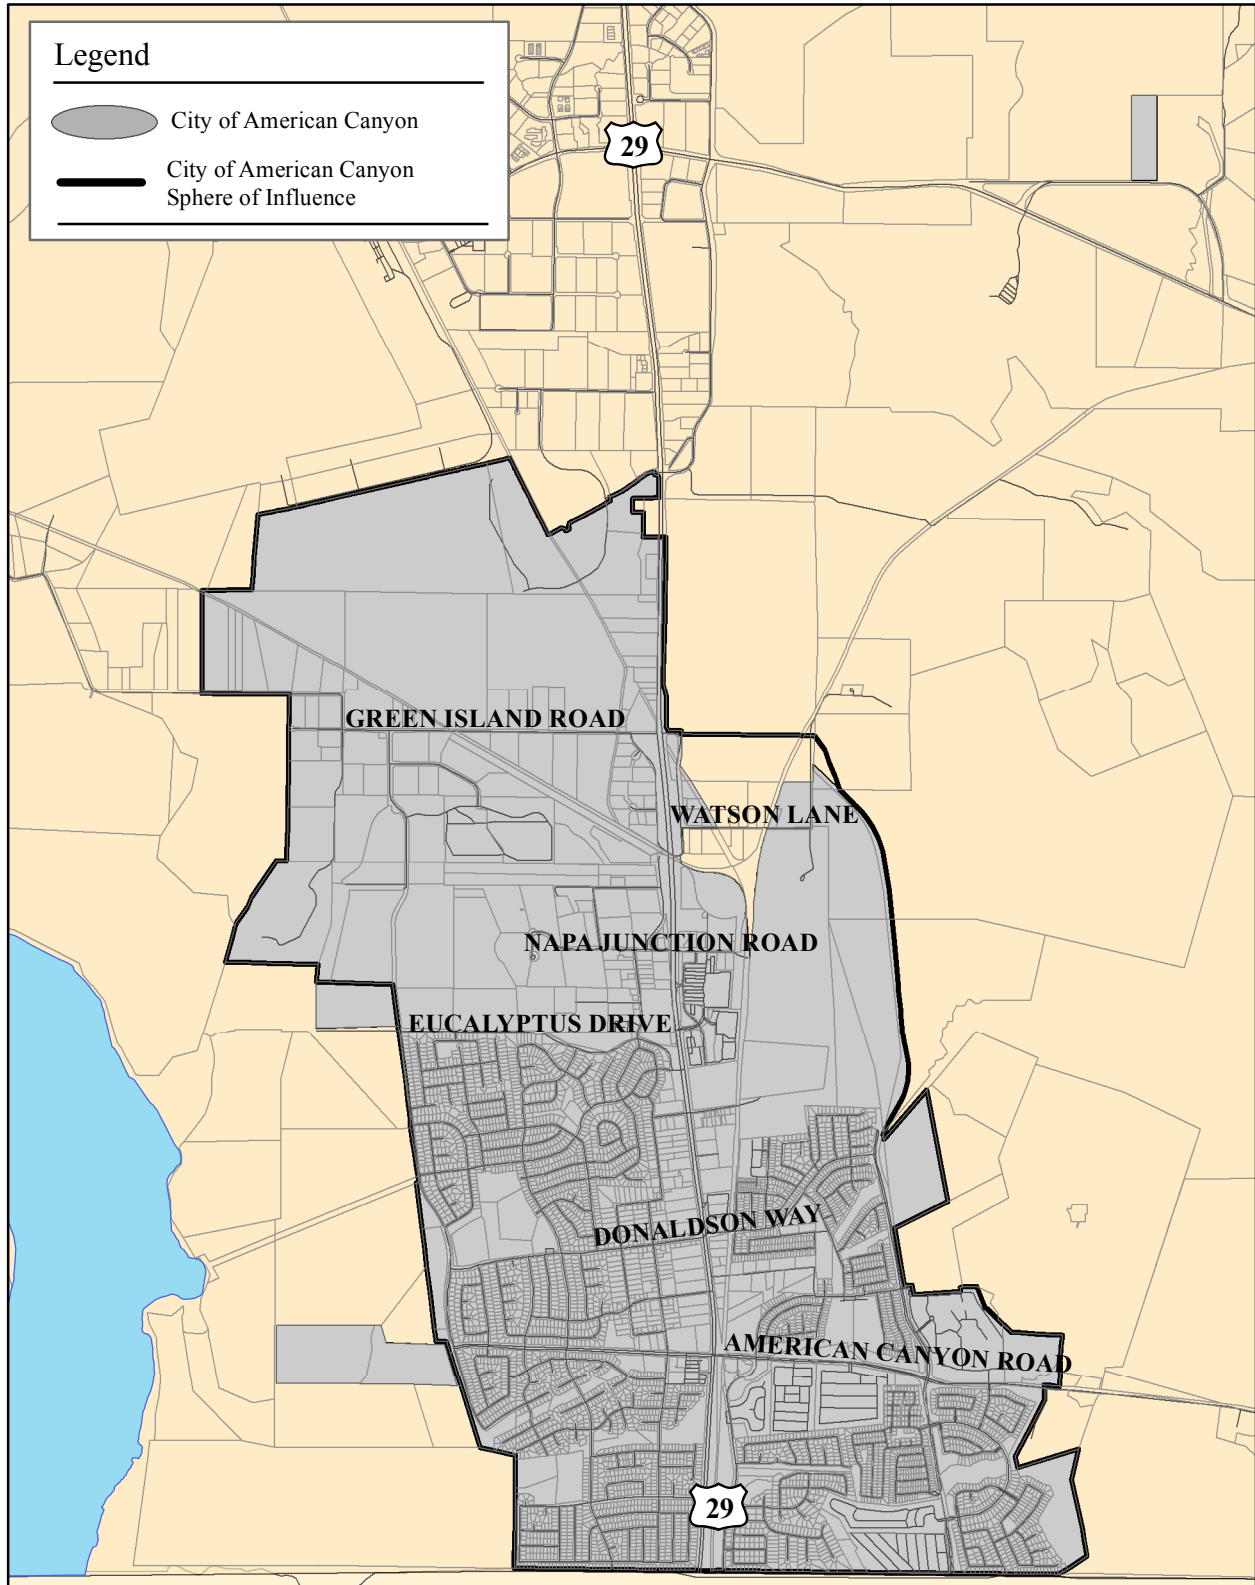

City of American Canyon

LAFCO of Napa County
1030 Seminary Street, Suite B
Napa, California 94559
<http://www.napa.lafco.ca.gov>