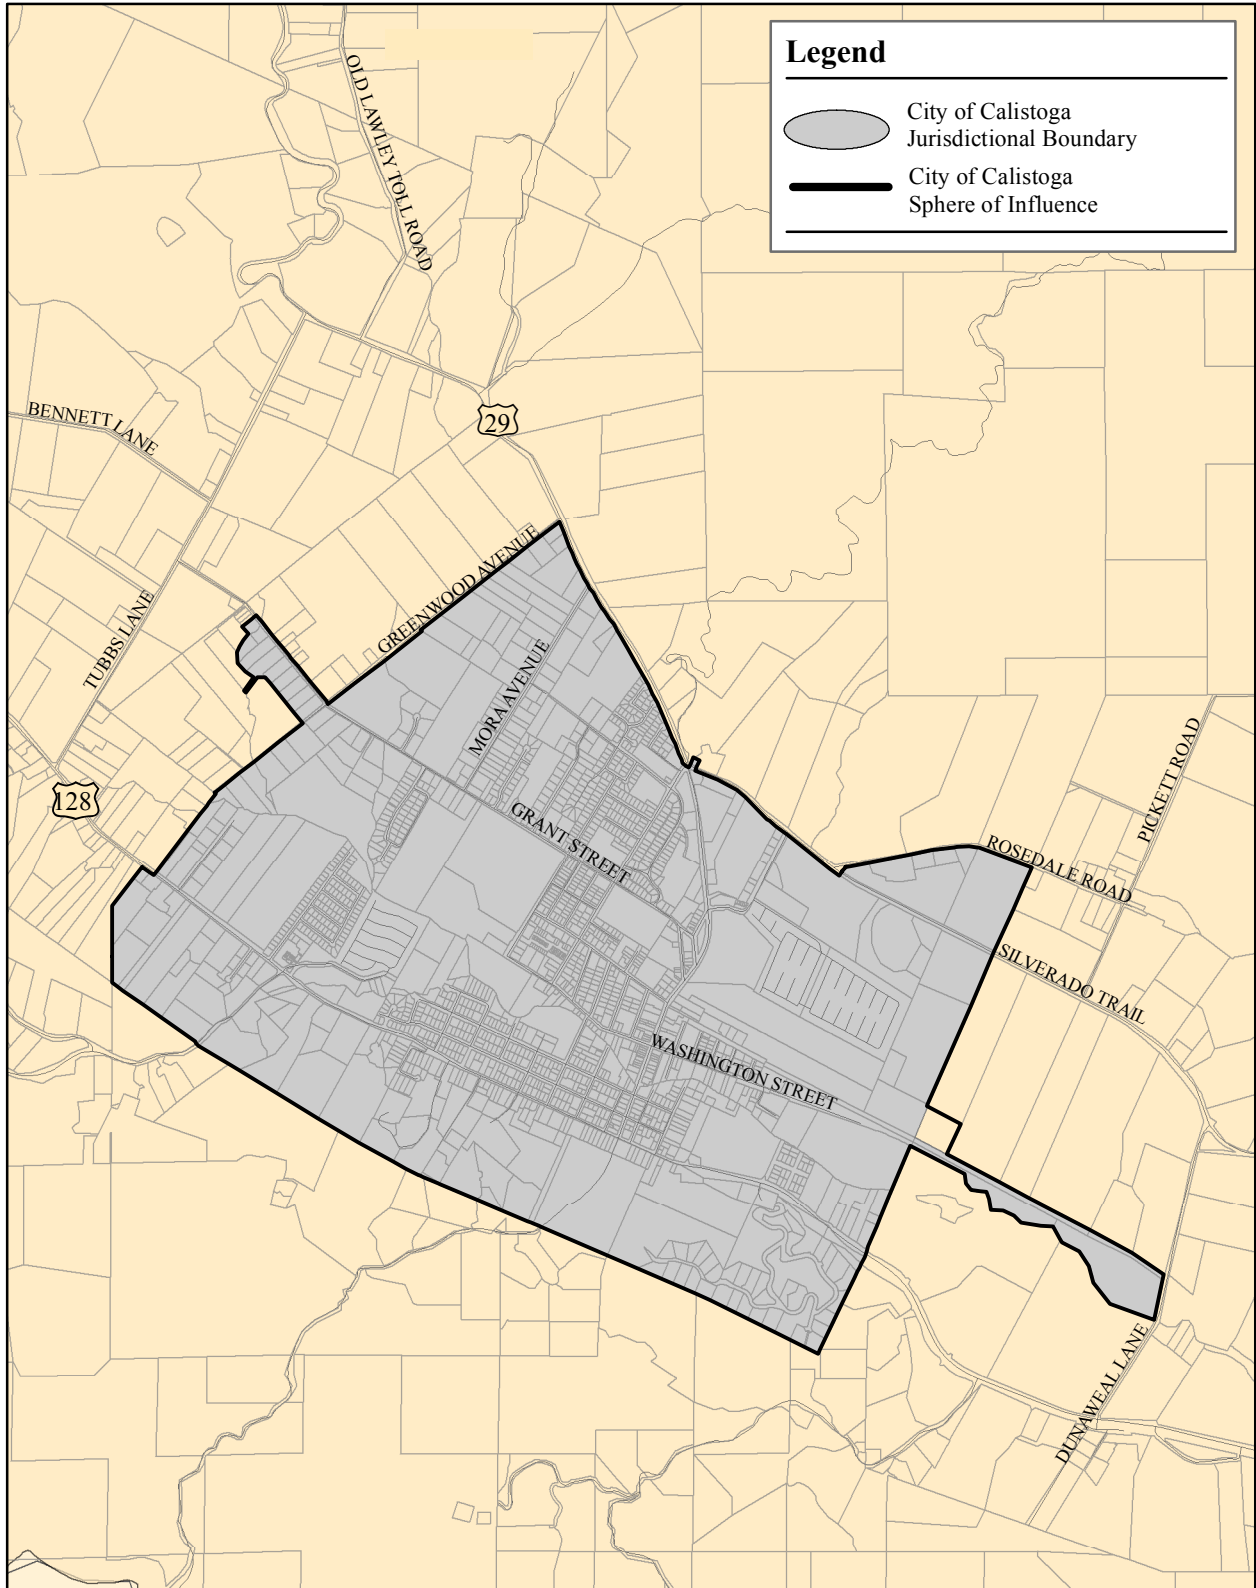

City of Calistoga

Legend

-  City of Calistoga Jurisdictional Boundary
-  City of Calistoga Sphere of Influence

August 14, 2013
Prepared by BF

LAFCO of Napa County
1030 Seminary Street, Suite B
Napa, California 94559
<http://napa.lafco.ca.gov>